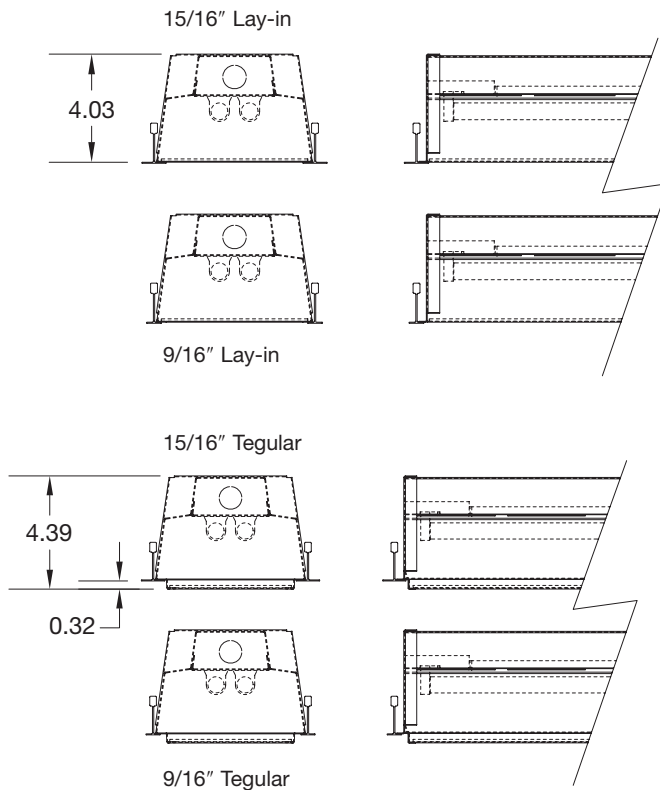

### 48" and 60" Lay-in and Tegular Fixtures for 9/16" and 15/16" Grid

The TZ5 applies the Volumetric Lighting principal to the Tech Zone. It creates shadow-less lighting with controlled high angle brightness. The result makes spaces more attractive and facial features more well-defined and lively. The diffuser is an extruded flat lens backed with an optical overlay designed to control brightness in both perpendicular and parallel views. The TZ5 is available in lay-in or tegular ceiling versions engineered to complement the TechZone ceiling system.